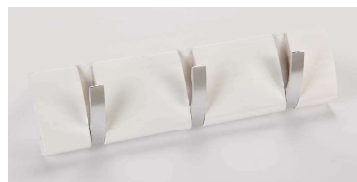

A237- Mahogany
Duckboard 560mm x 365mm
6002386002375

A238 - White
Duckboard 560mm x 365mm
6002386002382

A233
DUCKBOARD GREY
6002386002337

A250 - Mahogany
Toilet roll store
6002386002504

A251 - White
Toilet roll store
6002386002511

A708
TOILET ROLL STORE GREY
6002386007080

A247 - Mahogany
Toilet roll holder
6002386002474

A248 - White
Toilet roll holder
6002386002481

A295 - Mahogany
6002386002955
Coat rack 3 prong

A296 - White
Coat rack 3 prong
6002386002962

A297 - Cherry
Coat rack 3 prong
6002386002979

A305 - Mahogany
Toilet brush
6002386003051

A306 - White
Toilet brush
6002386003068

A289 - Mahogany
Towel holder 600mm
6002386002894

A290 - White
Towel holder 600mm
6002386002900